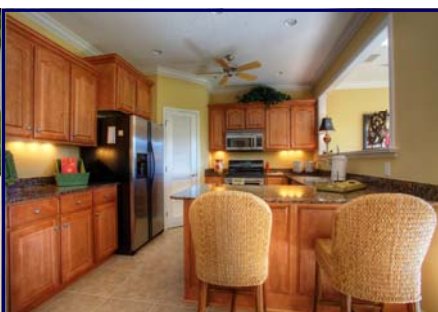

### **Stay & Play:**

Have time to stay awhile? Come discover our distinctive community of genuine people, top quality homes and extraordinary amenities. For only \$99 per couple enjoy:\*

- A personal community tour of the Laurel Island Plantation neighborhoods and amenities.
- Your choice of one or two night accommodations in one of our premier Plantation Villas.
- Access to all of the neighborhood amenities including pool, fitness center and tennis courts.
- Complimentary Dinner at The Clubhouse Restaurant at Laurel Island Links
- Your choice of one of the following activities:
  - A round of golf for two at Laurel Island Links, our championship golf course designed by Davis Love III.
  - A trip for two to Cumberland Island National Seashore where you can walk along sandy beaches and tour historic monuments including the Plum Orchard Mansion.
  - A half day kayaking trip for two to see the beauty of the coastal Georgia salt marsh up close.