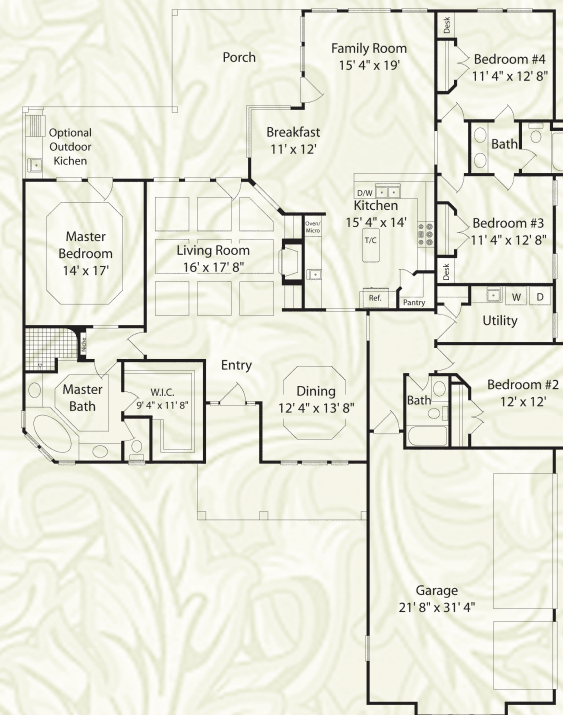

Fiddler's Cove

147 Bryce Ryan Drive
Lot 91

SQUARE FOOTAGE

Heated Area	2704
Garage	663
Porches	556
Under Roof	3923

Laurel  *Island*
PLANTATION